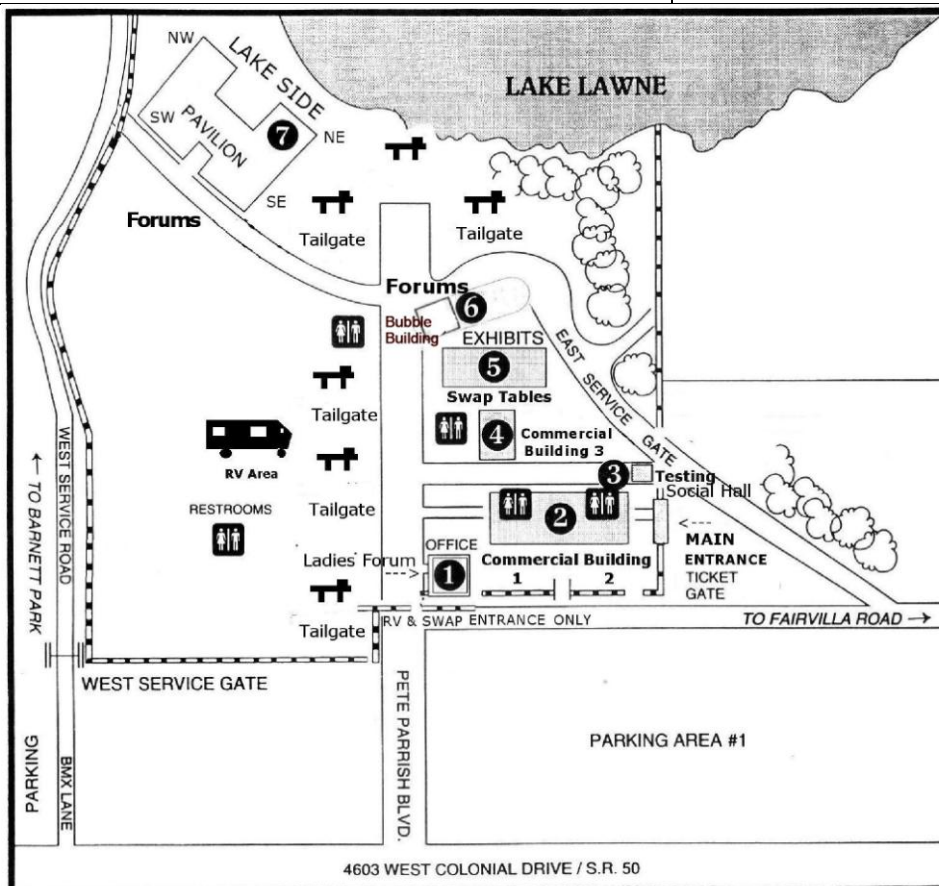

HamCation 2010 - QInfo

Quick Reference Guide

<p>Dates – February 12, 13, 14</p> <p>Times – Friday: Noon to 6pm Saturday: 9am to 5pm Sunday: 9am to 2pm</p>	<p>Talk In – KB4UT 146.760 (-600/no PL) D-STAR K1XC 146.820 -.600</p> <p>Info Bulletins – 147.570 simplex</p>
<p>Where – Central Florida Fairgrounds 4603 West Colonial Drive Orlando, Florida 32808</p> <p>Coordinates – -81.438338, 28.556171, 0</p>	<p>RV Info – Check-ins begin 1400 on the 10th Check-ins daily 0700 till 2000 No check-ins after 2000 Must be out by 1100 Monday Enter through south gate – main entrance No camping outside the gates!</p>
<p>Tickets – \$12.00 for all three days At the gate</p>	<p>Tailgate Info – Tailgate admissions 1400 Thursday First come first served Items must be left in space to secure space</p>

Testing Info – 3

Saturday 0900 & 1300
25 person limit
Must be pre-registered
Register by calling Joe,
N4UMB, at (407) 884-9588
Bring photo ID and any CSCEs
\$15.00 cash only

Hotel Info –

Crowne Plaza
1-888-233-9527